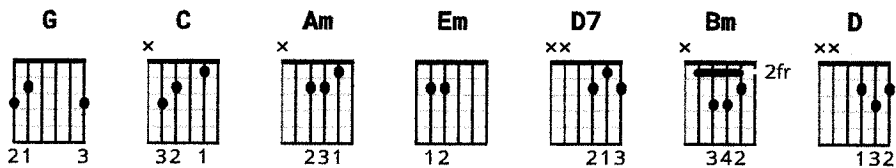

Kathys Song chords by Simon & Garfunkel

Difficulty: intermediate

Tuning: E A D G B E

CHORDS

Kathy's Song chords

Paul Simon (Simon and Garfunkel - Kathy's Song, 1969, *live version)

G C G
I hear the drizzle of the rain
Am Em C D7
Like a memory it falls
G Bm G C
Soft and warm continuing
Am Em D G C G
Tapping on my roof and walls

G C G
And from the shelter of my mind
Am Em C D7
Through the window of my eyes
G Bm G C
I gaze beyond the rain drenched streets
Am Em D G C G
To England where my heart lies

G C G
My mind's distracted and diffused
Am Em C D7
My thoughts are many miles away
G Bm G C
They lie with you when you're asleep
Am Em D G C G
And kiss you when you start your day